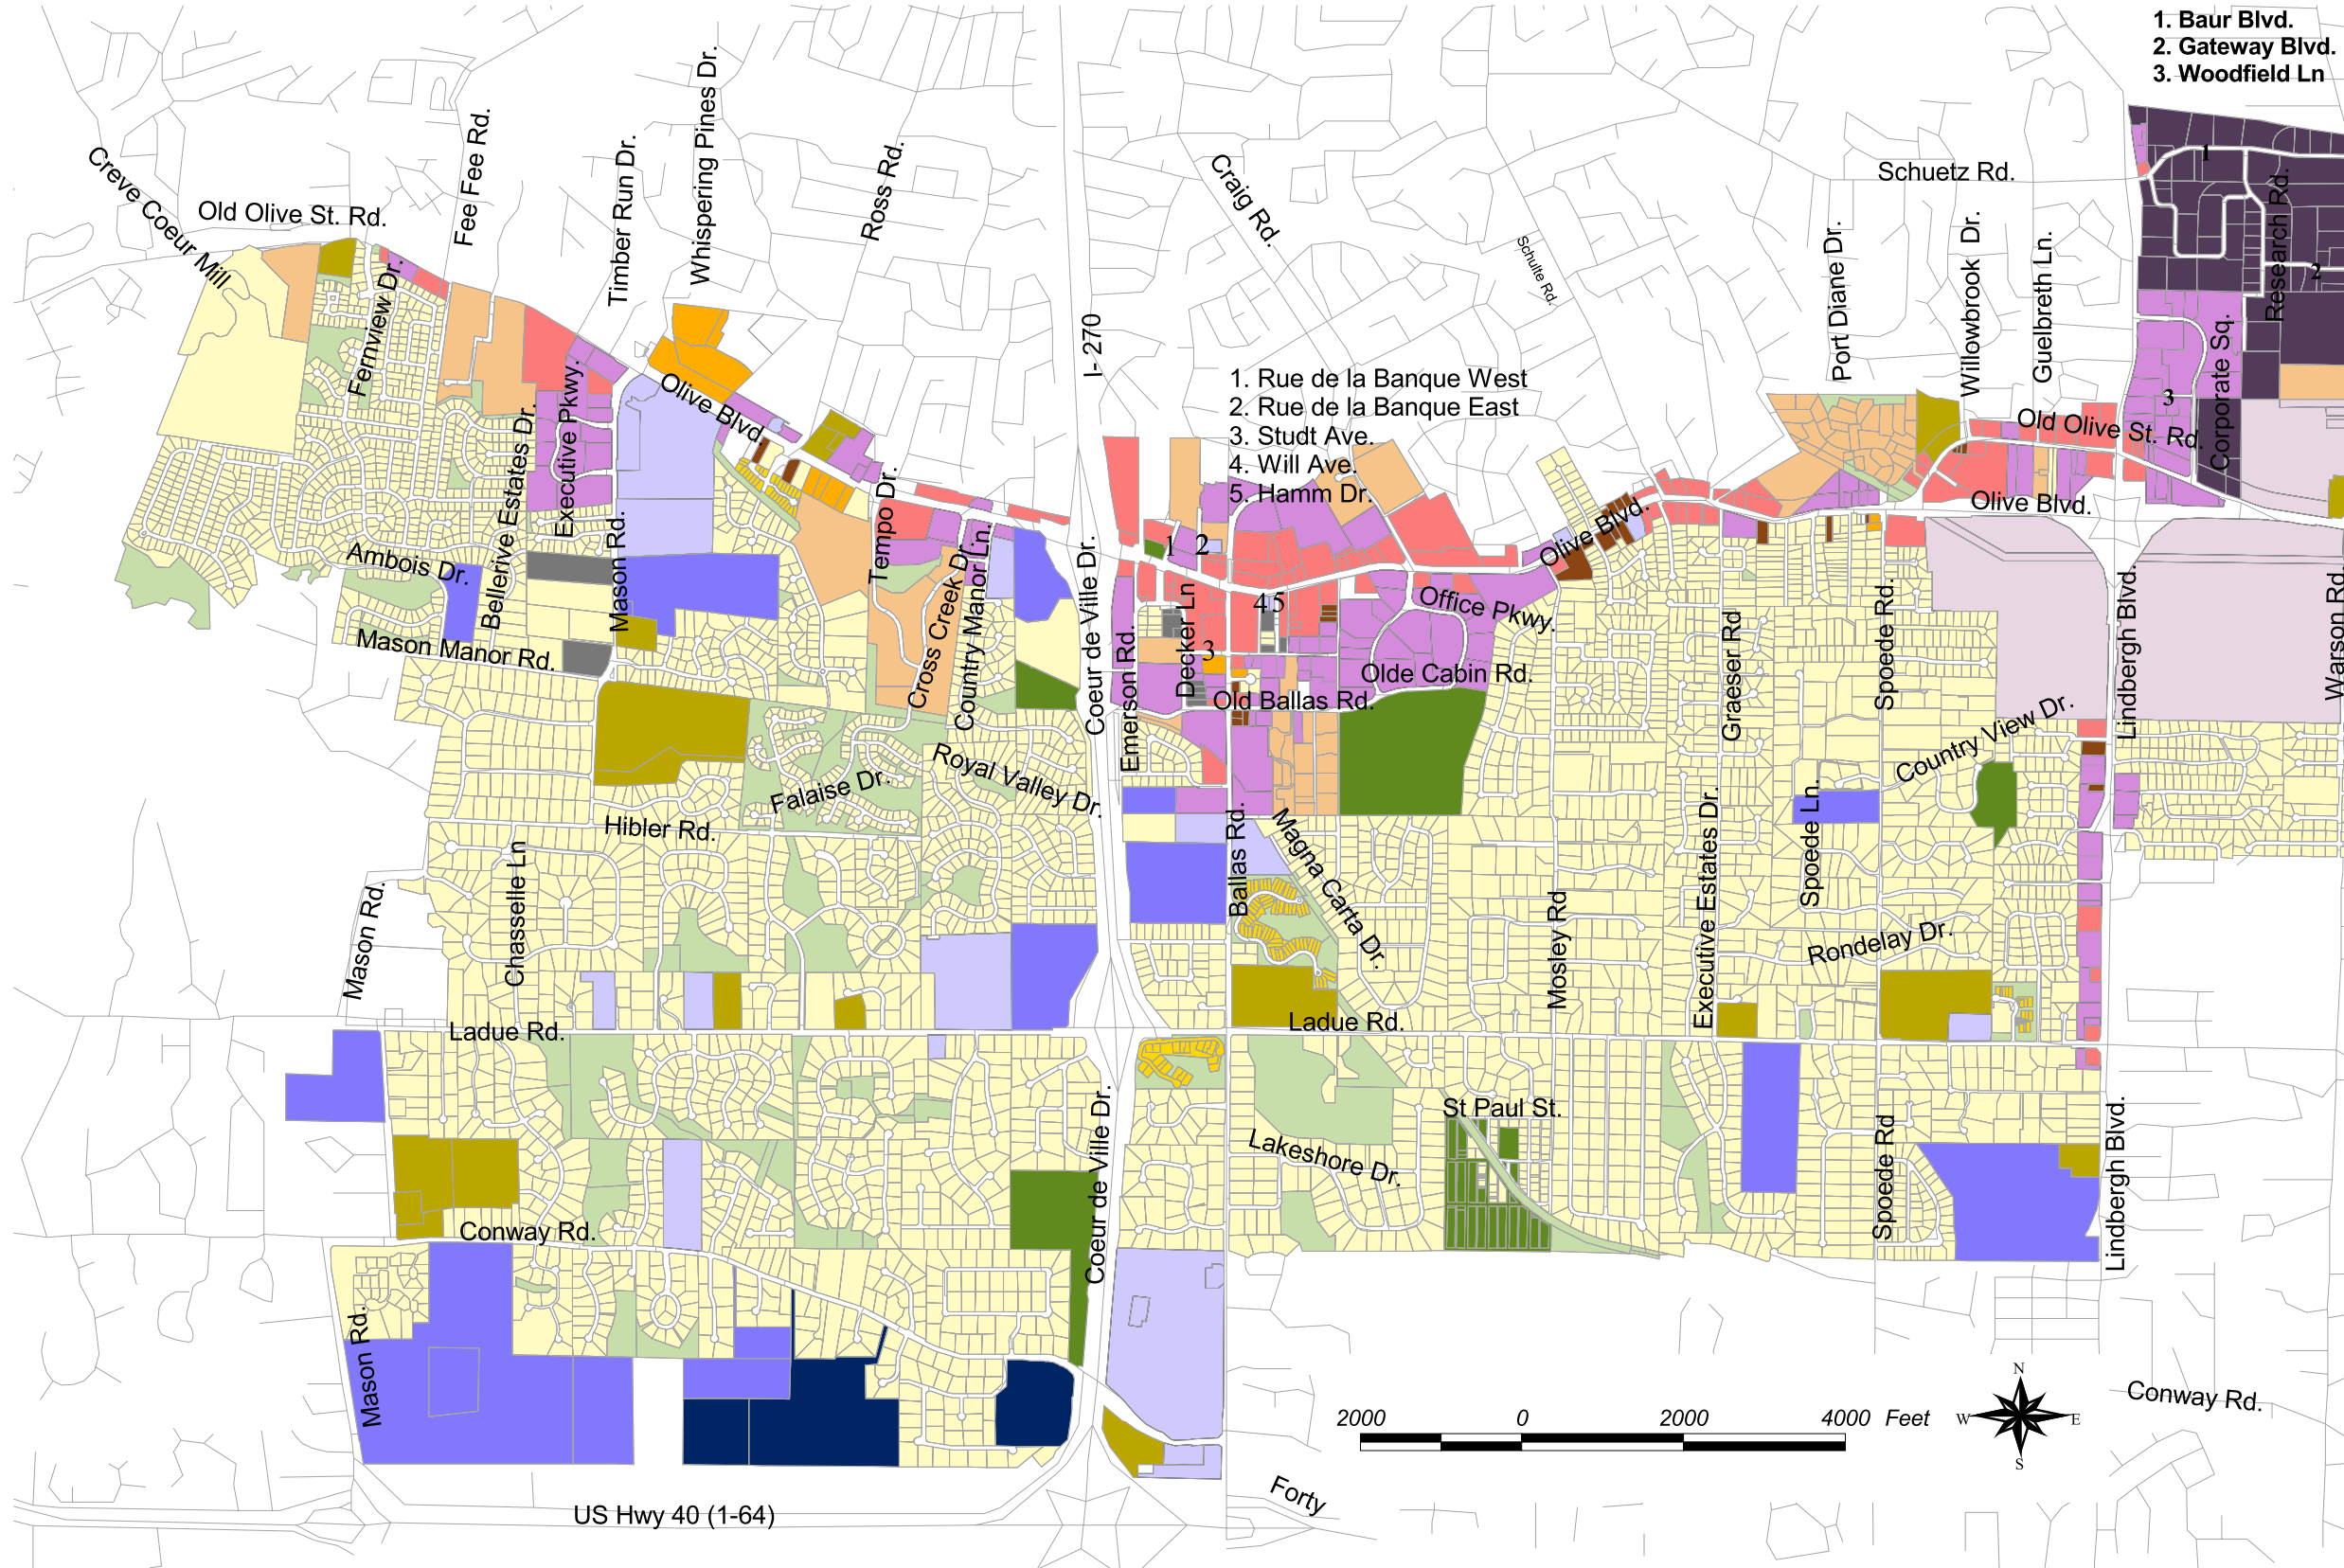

City of Creve Coeur

1. Baur Blvd.
2. Gateway Blvd.
3. Woodfield Ln

1. Rue de la Banque West
2. Rue de la Banque East
3. Studt Ave.
4. Will Ave.
5. Hamm Dr.

Current Land Uses

- Residential Single family
- Duplex
- Multifamily
- Residential Office
- Office
- Mixed Use
- Retail Commercial
- Corporate Campus
- Light Industrial
- Place of Worship
- Schools
- University
- Other Institutional
- Public Parks
- Private Parks
- Other
- Vacant
- Action Areas