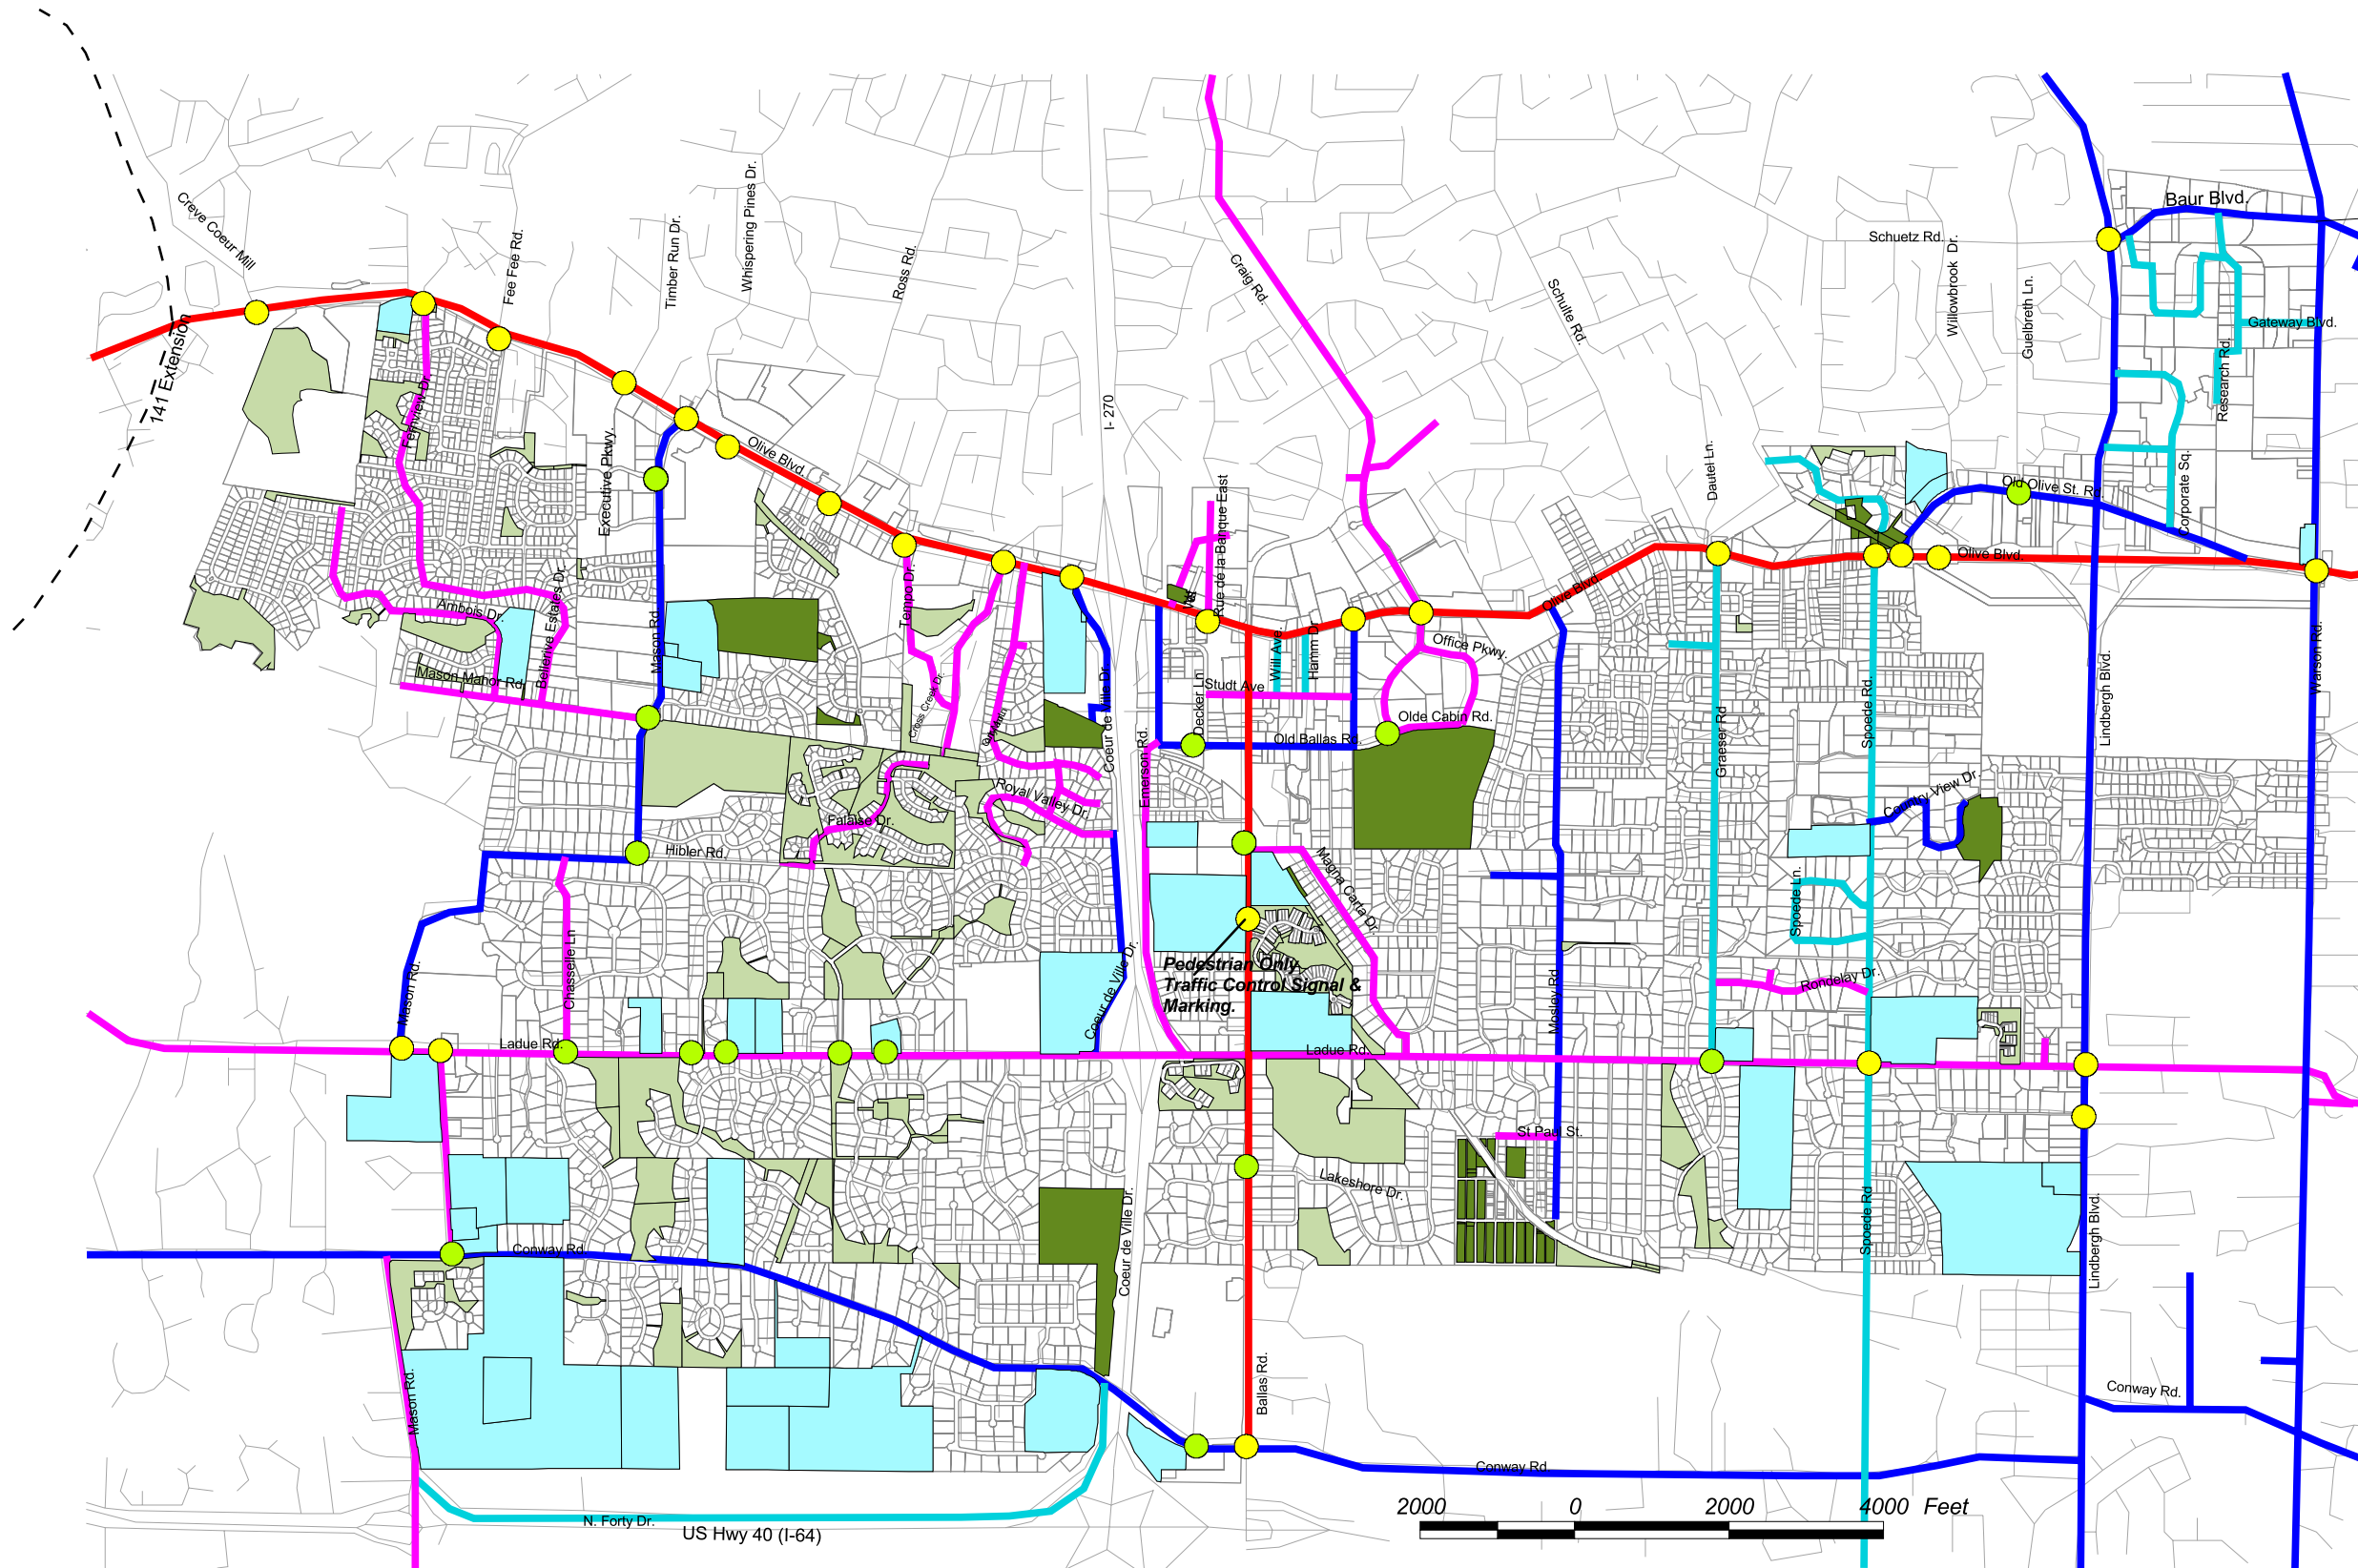

City of Creve Coeur

- Public Parks
- Private Parks
- Other Green/Open Space

- First Priority
- Second Priority
- Third Priority
- Fourth Priority

Recommended Crosswalks

- Pedestrian Crosswalk (signal and marking)
- Pedestrian crosswalk (sign and marking)